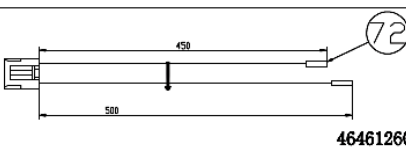

LEB

Explosive drawing for EWB

Cable Group