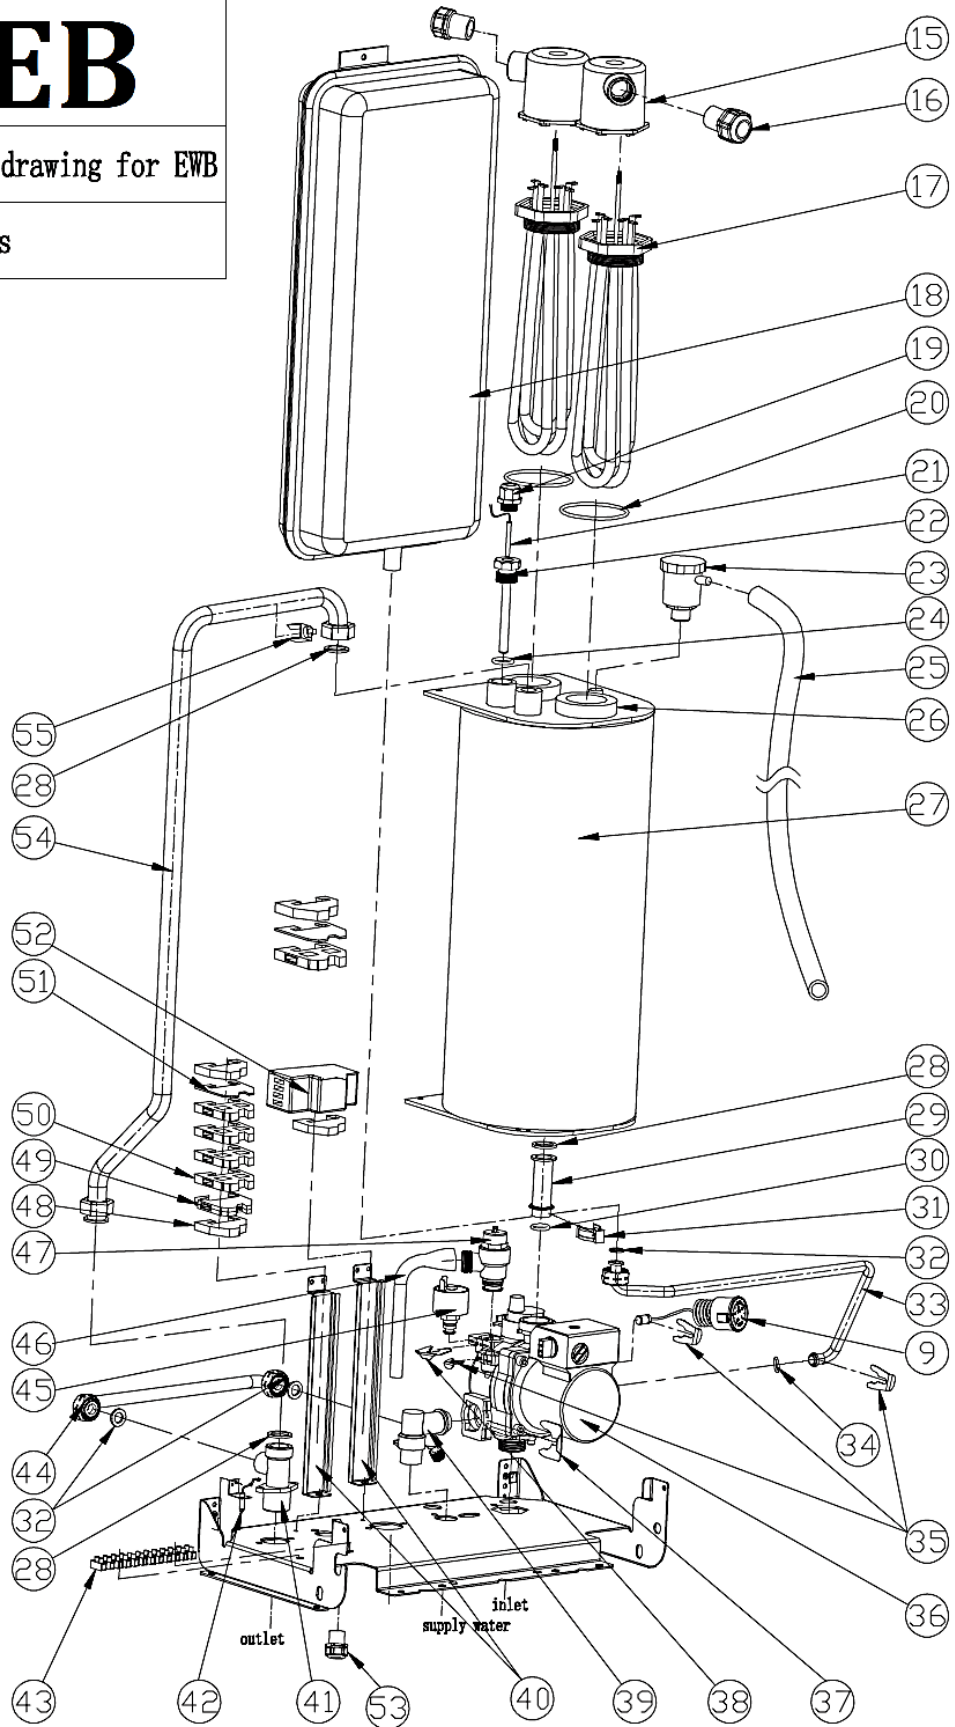

# LEB

Explosive drawing for EWB

Model	Code	Different model different electric heating elements (17th part in drawing)	
		Elements Code	Elements description
9.0kW	*****	90262750	220V, 4.5KW
7.5kW	*****	90262740	220V, 3.75KW
6.0kW	*****	90262730	220V, 3KW

# LEB

Explosive drawing for EWB

Main parts

# LEB

Explosive drawing for EWB

Controllor box parts

# LEB

Explosive drawing for EWB

Inner parts