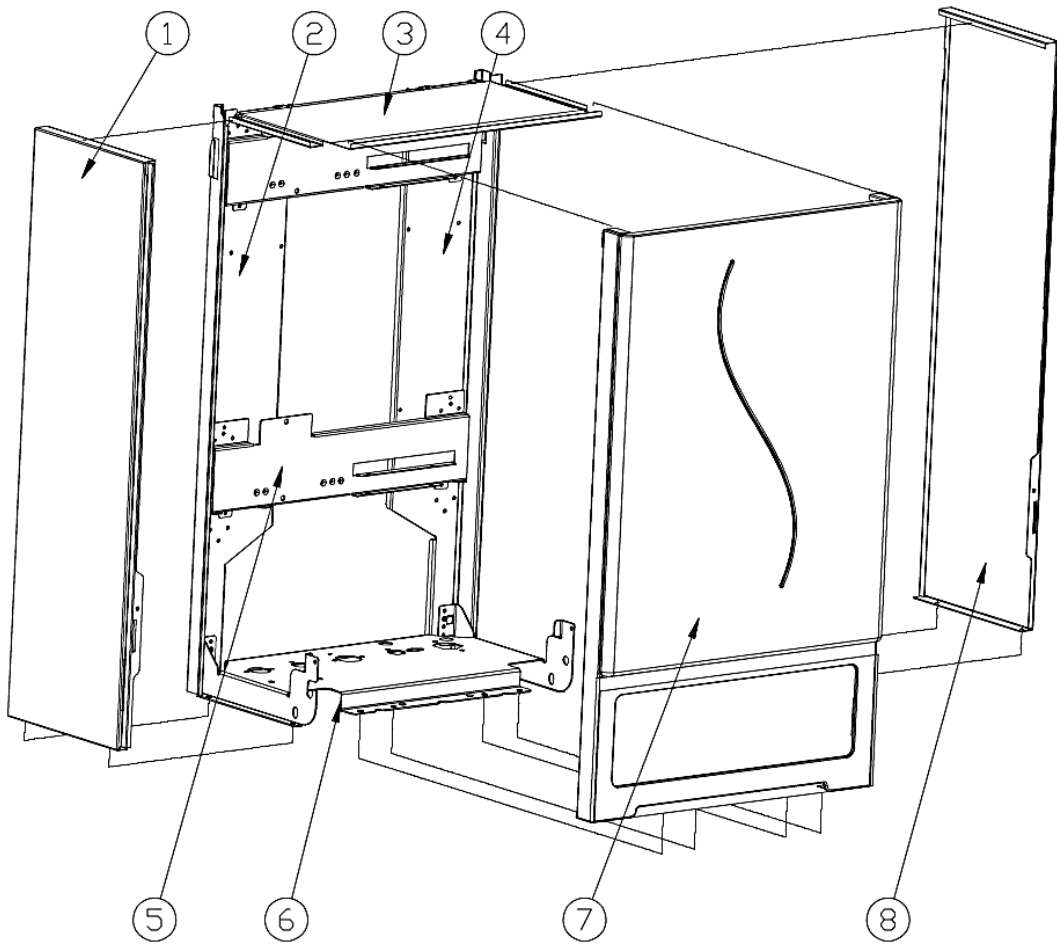

# LEB

Explosive drawing for EWB

Model	Code	Different model different electric heating elements (17th part in drawing)	
		Elements Code	Elements description
9.0kW	*****	90262750	220V, 4.5KW
7.5kW	*****	90262740	220V, 3.75KW
6.0kW	*****	90262730	220V, 3KW

# LEB

Explosive drawing for EWB

Main parts

# LEB

Explosive drawing for EWB

Controllor box parts